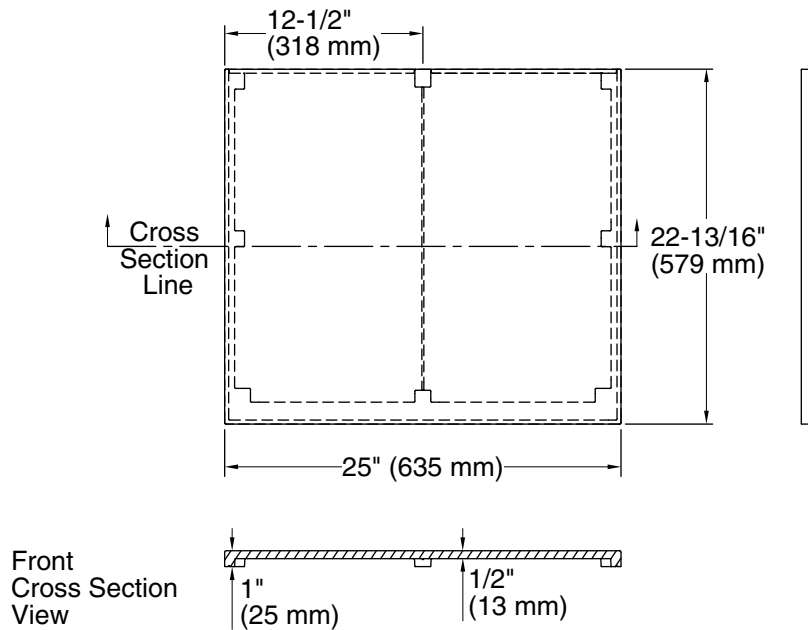

Features

- Pairs with KOHLER drop-in and above-counter bathroom sinks.
- Pilot holes for 4" (102 mm) centerset, 8" (203 mm) widespread, or single-hole faucet installation.
- Coordinates with the industry-standard 24" (610 mm) KOHLER vanities.
- Field trimmable for alcove and corner installations.
- Optional side and backsplashes available (sold separately).

Material

- Solid surface.

Installation

- Vanity top.
- Accommodates single, 4" centerset, and 8" widespread faucet configurations.

Recommended Products/Accessories

K-23723 Faucet cleaner

Codes/Standards

None Applicable

Technical Information

All product dimensions are nominal.

Installation: Vanity top/ITB

Notes

Install this product according to the installation instructions.

Observe all local plumbing and building codes.

This countertop is designed to be installed with a KOHLER or standard-size vanity.